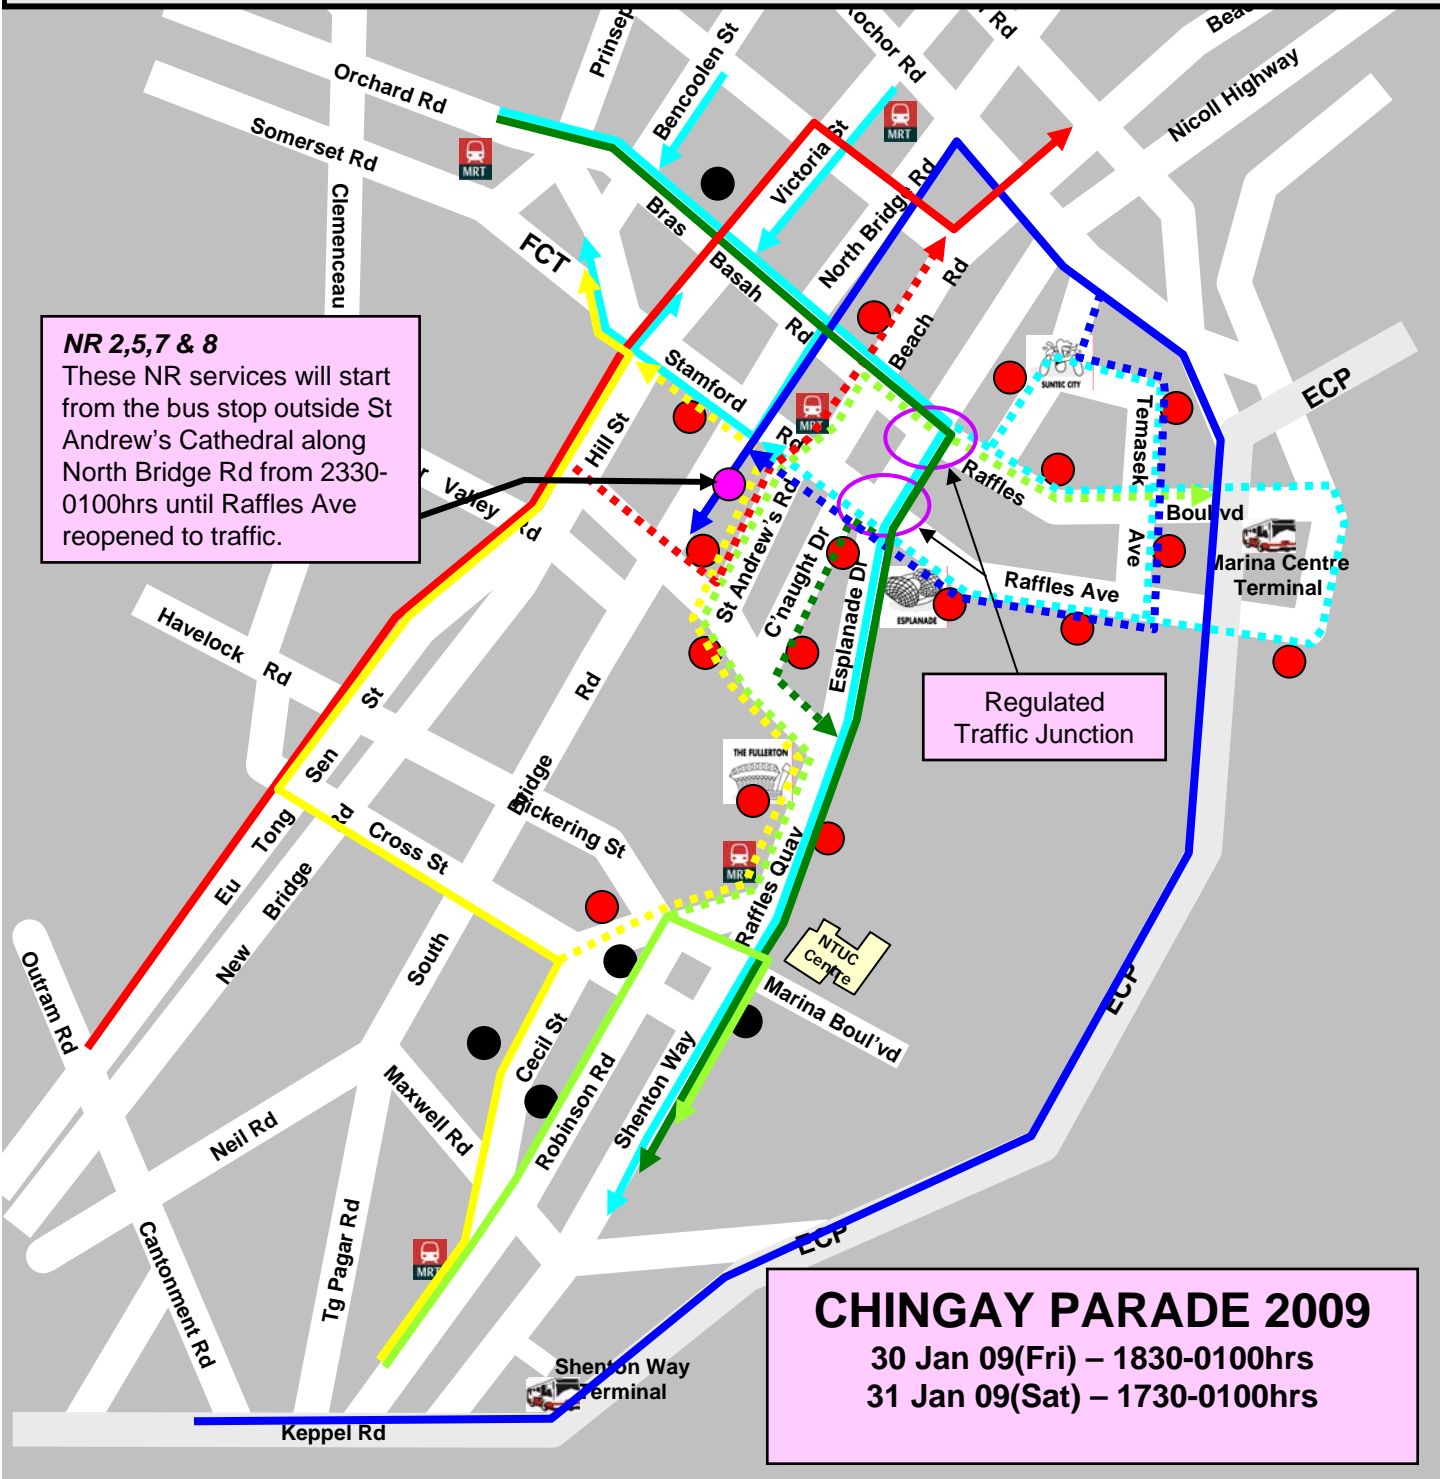

LEGEND

Service 75

- Diverted Route
- - - - Affected Route

Service 167(To Bt Merah)

- Diverted Route
- - - - Affected Route

NR Services 1 & 6

- Diverted Route
- - - - Affected Route

Services 77,106,171,700,700A,857,960

- Diverted Route
- - - - Affected Route

Service 167(To Stamford Rd)

- Diverted Route
- - - - Affected Route

Service 961

- Diverted Route
- - - - Affected Route

- Existing Bus Stop
- Affected Bus Stop

Note:

NR Services 2,5,7 & 8 start operation from North Bridge Rd as Raffles Ave is closed. Operation at Marina Centre Terminal resume once roads are reopened to buses.

NR 2,5,7 & 8
 These NR services will start from the bus stop outside St Andrew's Cathedral along North Bridge Rd from 2330-0100hrs until Raffles Ave reopened to traffic.

Regulated Traffic Junction

CHINGAY PARADE 2009
 30 Jan 09(Fri) – 1830-0100hrs
 31 Jan 09(Sat) – 1730-0100hrs